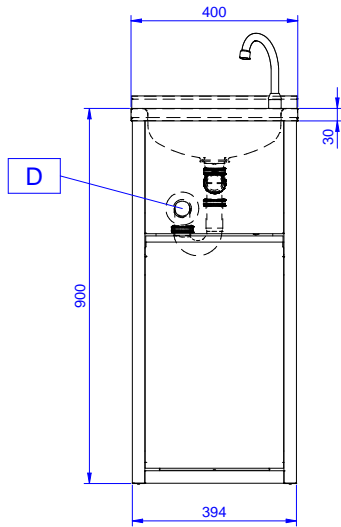

Short Form Specification

Item No. _____

Made from 304 AISI stainless steel. Integral radiused rear upstand, knee-operated. Waste cabinet with hinged door and handle incorporates a support frame for waste bags. Bowl mm340x365x155h with mixer spout and drain hole.

Construction

- Wide range of taps are available to suit every need.
- 100 mm upstand with 10 mm radiused corner and 13 mm deep, designed to be used against a wall.
- Mixer spout, ½" in diameter and drain hole supplied as standard.
- Constructed entirely in 18/10 stainless steel.
- Sound deadened pressed bowl with rounded corners and all-round lip to prevent overspill.
- Rear upstand 30 mm in height and 1.5 mm thick.
- Syphon included in the delivery.
- Equipped with a front cabinet to store waste.

APPROVAL: _____

Standard Preparation Hand Wash Basin - Freestanding, Knee-operated with Waste Bin

Front

Water:

Water drain outlet size:	
132954 (NHWSB40)	1"1/2
Inlet water line size:	1/2"
Incoming Cold/hot Water line size:	1/2"

Key Information:

External dimensions, Width:	400 mm
External dimensions, Depth:	400 mm
External dimensions, Height:	900 mm
Upstand Dimensions, Height:	30 mm
Upstand Dimensions, Depth:	1.5 mm
Upstand Dimensions, Radius:	90°
Bowls number	1
Bowl dimensions	340x365xH155
Worktop thickness:	30 mm
Net weight:	20 kg