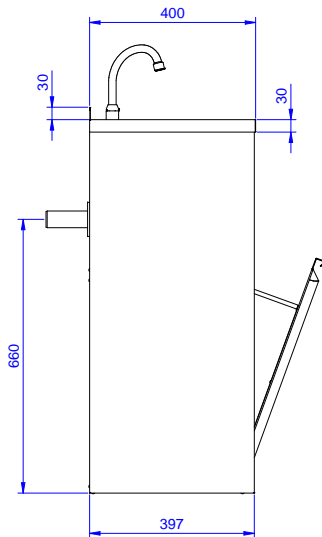

CWI1 = Cold Water inlet 1 (cleaning)
D = Drain
HWI = Hot water inlet