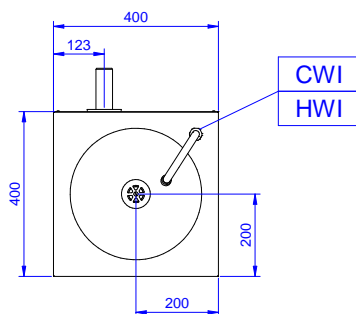

Construction

- Wide range of taps are available to suit every need.
- 100 mm upstand with 10 mm radiused corner and 13 mm deep, designed to be used against a wall.
- Mixer spout, ½" in diameter and drain hole supplied as standard.
- Constructed entirely in 18/10 stainless steel.
- Sound deadened pressed bowl with rounded corners and all-round lip to prevent overspill.
- Rear upstand 30 mm in height and 1.5 mm thick.
- Syphon included in the delivery.
- Equipped with a front cabinet to store waste.

APPROVAL: _____

Standard Preparation Hand Wash Basin - Freestanding, Knee-operated with Waste Bin

Front

Water:

Water drain outlet size:	
132954 (NHWSB40)	1"1/2
Inlet water line size:	1/2"
Incoming Cold/hot Water line size:	1/2"

Key Information:

External dimensions, Width:	400 mm
External dimensions, Depth:	400 mm
External dimensions, Height:	900 mm
Upstand Dimensions, Height:	30 mm
Upstand Dimensions, Depth:	1.5 mm
Upstand Dimensions, Radius:	90°
Bowls number	1
Bowl dimensions	340x365xH155
Worktop thickness:	30 mm
Net weight:	20 kg

Side

CWI1 = Cold Water inlet 1 (cleaning)
 D = Drain
 HWI = Hot water inlet

Top

Standard Preparation
 Hand Wash Basin - Freestanding, Knee-operated with Waste Bin

The company reserves the right to make modifications to the products without prior notice. All information correct at time of printing.